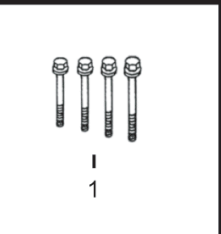

400 Series
Engine & Equipment
Model
6.404T/A

335,846 >

6 Cyl

Bore: 4.25 in
 108 mm
 Pin Ø: 1.61 in
 41 mm

Block (m):
 R49470, R49650, R59850,
 R72128, R87558

APPLICATIONS:

AGRICULTURAL
 4320 5440
 4430 6600
 4630 7700

CONSTRUCTION
 690B
 693C
 740

1) Engine O/H Kit Piston-Liner Kit Main Bearing Thrust Bearing Con Rod Bearing

2) Engine I/F Kit **TAR63272** TAR74814 Std. TAR77748 Std. TAR45723 Std.
 Consists of: TAR74816 .010 TAR77750 .010 TAR46396 .010

1) Front Seal 1) O/H Gasket Set 1) Bush, Con Rod 1) Cam Follower 1) Head Bolt Kit
 2) Rear Seal 2) Head Gasket Set 2) Bolt, Con Rod 2) Oil Cooler 2) Oil Cooler
 3) Crankshaft 3) Head Gasket 3) Bushing, Cam 3) Camshaft Kit 3) Camshaft Kit
 4) Crankshaft, Gear 4) Oil Pan Gasket 4) Plug, Camshaft 4) Plug, Camshaft 4) Plug, Camshaft
 5) Ring Gear 5) O'ring, Oil Cooler 5) O'ring, Oil Cooler