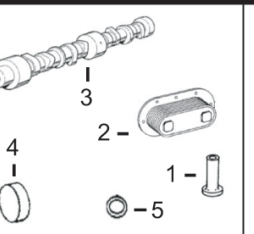

400 Series
Engine & Equipment
Model
6.404T/A

335,846 >

6 Cyl

Bore: 4.25 in
 108 mm
 Pin Ø: 1.61 in
 41 mm

Block (m):
 R49470, R49650, R59850,
 R72128, R87558

APPLICATIONS:

AGRICULTURAL
 4320 5440
 4430 6600
 4630 7700

CONSTRUCTION
 690B
 693C
 740

1) Engine O/H Kit Piston-Liner Kit Main Bearing Thrust Bearing Con Rod Bearing

2) Engine I/F Kit **TAR63272** TAR74814 Std. TAR77748 Std. TAR45723 Std.
 Consists of: TAR74816 .010 TAR77750 .010 TAR46396 .010

1) **TRG17892** a) **TAR54552** TAR74817 .020 TAR77751 .020 TAR46397 .020
 2) **TIK17892** b) **TAR51741** TAR74818 .030 TAR77752 .030 TAR46398 .030

Use 6 Use 1 Use 6
Thrust Washer
 TAR77747 Std.
 TAR77753 .007
 Use 3, Order Qty 1

1) Front Seal 1) O/H Gasket Set 1) Bush, Con Rod 1) Cam Follower 1) Head Bolt Kit
 2) Rear Seal 2) Head Gasket Set 2) Bolt, Con Rod 2) Oil Cooler 2) Oil Cooler
 3) Crankshaft 3) Head Gasket 3) Bushing, Cam 3) Camshaft Kit 3) Camshaft Kit
 4) Crankshaft, Gear 4) Oil Pan Gasket 4) Plug, Camshaft 4) Plug, Camshaft 4) Plug, Camshaft
 5) Ring Gear 5) O'ring, Oil Cooler 5) O'ring, Oil Cooler