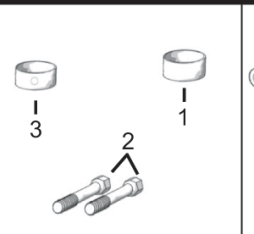

400 Series
Engine & Equipment
Model
6.404T/A

335,846 >

6 Cyl

Bore: 4.25 in
 108 mm
 Pin Ø: 1.61 in
 41 mm

Block (m):
 R49470, R49650, R59850,
 R72128, R87558

APPLICATIONS:

AGRICULTURAL
 4320 5440
 4430 6600
 4630 7700

CONSTRUCTION
 690B
 693C
 740

1) Engine O/H Kit Piston-Liner Kit Main Bearing Thrust Bearing Con Rod Bearing

2) Engine I/F Kit **TAR63272** TAR74814 Std. TAR77748 Std. TAR45723 Std.
 Consists of: TAR74816 .010 TAR77750 .010 TAR46396 .010

1) **TRG17892** a) **TAR54552** TAR74817 .020 TAR77751 .020 TAR46397 .020
 2) **TIK17892** b) **TAR51741** TAR74818 .030 TAR77752 .030 TAR46398 .030

Use 6 Use 1 Use 6
Thrust Washer
 TAR77747 Std.
 TAR77753 .007
 Use 3, Order Qty 1

1) Front Seal 1) O/H Gasket Set 1) Bush, Con Rod 1) Cam Follower 1) Head Bolt Kit
 2) Rear Seal 2) Head Gasket Set 2) Bolt, Con Rod 2) Oil Cooler 2) Oil Cooler
 3) Crankshaft 3) Head Gasket 3) Bushing, Cam 3) Camshaft Kit 3) Camshaft Kit
 4) Crankshaft, Gear 4) Oil Pan Gasket 4) Plug, Camshaft 4) Plug, Camshaft 4) Plug, Camshaft
 5) Ring Gear 5) O'ring, Oil Cooler 5) O'ring, Oil Cooler