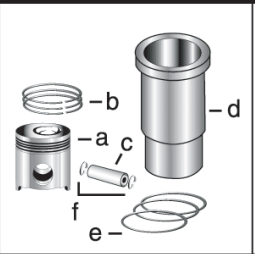

400 Series
Engine & Equipment
Model
6.404T/A

335,846 >

6 Cyl

Bore: 4.25 in
 108 mm
 Pin Ø: 1.61 in
 41 mm

Block (m):
 R49470, R49650, R59850,
 R72128, R87558

APPLICATIONS:

AGRICULTURAL
 4320 5440
 4430 6600
 4630 7700

CONSTRUCTION
 690B
 693C
 740

1) Engine O/H Kit Piston-Liner Kit Main Bearing Thrust Bearing Con Rod Bearing

2) Engine I/F Kit **TAR63272** TAR74814 Std. TAR77748 Std. TAR45723 Std.
 Consists of: TAR74816 .010 TAR77750 .010 TAR46396 .010

1) **TRG17892** a) **TAR54552** TAR74817 .020 TAR77751 .020 TAR46397 .020
 2) **TIK17892** b) **TAR51741** TAR74818 .030 TAR77752 .030 TAR46398 .030

Use 6 Use 1 Use 6
Thrust Washer
 TAR77747 Std.
 TAR77753 .007
 Use 3, Order Qty 1

1) Front Seal 1) O/H Gasket Set 1) Bush, Con Rod 1) Cam Follower 1) Head Bolt Kit
 2) Rear Seal 2) Head Gasket Set 2) Bolt, Con Rod 2) Oil Cooler 2) Oil Cooler
 3) Crankshaft 3) Head Gasket 3) Bushing, Cam 3) Camshaft Kit 3) Camshaft Kit
 4) Crankshaft, Gear 4) Oil Pan Gasket 4) Plug, Camshaft 4) Plug, Camshaft 4) Plug, Camshaft
 5) Ring Gear 5) O'ring, Oil Cooler 5) O'ring, Oil Cooler