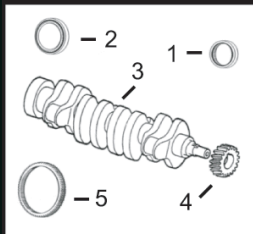

400 Series
Engine & Equipment
Model
6.404T/A

335,846 >

6 Cyl

Bore: 4.25 in
 108 mm
 Pin Ø: 1.61 in
 41 mm

Block (m):
 R49470, R49650, R59850,
 R72128, R87558

APPLICATIONS:

AGRICULTURAL
 4320 5440
 4430 6600
 4630 7700

CONSTRUCTION
 690B
 693C
 740

1) Engine O/H Kit Piston-Liner Kit Main Bearing Thrust Bearing Con Rod Bearing

2) Engine I/F Kit **TAR63272** TAR74814 Std. TAR77748 Std. TAR45723 Std.
 Consists of: TAR74816 .010 TAR77750 .010 TAR46396 .010

1) Front Seal 1) O/H Gasket Set 1) Bush, Con Rod 1) Cam Follower 1) Head Bolt Kit
 2) Rear Seal 2) Head Gasket Set 2) Bolt, Con Rod 2) Oil Cooler 2) Oil Cooler
 3) Crankshaft 3) Head Gasket 3) Bushing, Cam 3) Camshaft Kit 3) Camshaft Kit
 4) Crankshaft, Gear 4) Oil Pan Gasket 4) Plug, Camshaft 4) Plug, Camshaft 4) Plug, Camshaft
 5) Ring Gear 5) O'ring, Oil Cooler 5) O'ring, Oil Cooler