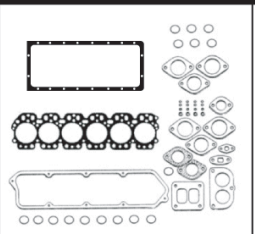

400 Series
Engine & Equipment
Model
6.404T/A

335,846 >

6 Cyl

Bore: 4.25 in
 108 mm
 Pin Ø: 1.61 in
 41 mm

Block (m):
 R49470, R49650, R59850,
 R72128, R87558

APPLICATIONS:

AGRICULTURAL
 4320 5440
 4430 6600
 4630 7700

CONSTRUCTION
 690B
 693C
 740

1) Engine O/H Kit Piston-Liner Kit Main Bearing Thrust Bearing Con Rod Bearing

2) Engine I/F Kit **TAR63272** TAR74814 Std. TAR77748 Std. TAR45723 Std.
 Consists of: TAR74816 .010 TAR77750 .010 TAR46396 .010

1) Front Seal 1) O/H Gasket Set 1) Bush, Con Rod 1) Cam Follower 1) Head Bolt Kit
 2) Rear Seal 2) Head Gasket Set 2) Bolt, Con Rod 2) Oil Cooler 2) Oil Cooler
 3) Crankshaft 3) Head Gasket 3) Bushing, Cam 3) Camshaft Kit 3) Camshaft Kit
 4) Crankshaft, Gear 4) Oil Pan Gasket 4) Plug, Camshaft 4) Plug, Camshaft 4) Plug, Camshaft
 5) Ring Gear 5) O'ring, Oil Cooler 5) O'ring, Oil Cooler