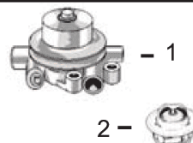

4) [P31134129](#)

5) [P2511447](#)

6) [P2418F432](#)

Valve Train Kit

1) Valve, Intake
2) Valve, Exhaust

3) Guide, Valve
a) Intake
b) Exhaust

4) Spring, Valve
a) Inner
b) Outer

5) Lock, Valve
6) Seal, Valve

6) [P33817117](#) x12

Oil Pump

Lift Pump

1) Water Pump
2) Thermostat

1) Rocker Shaft
2) Rocker Arm LH
3) Rocker Arm RH
4) Relief Valve

1) Cylinder Head
(With Valves)
2) Glowplug

[P4132F016](#)

[P2641729](#)