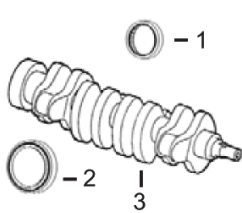

1) Engine O/H Kit	Piston-Liner Kit	Main Bearing	Thrust Bearing	Con Rod Bearing

2) Engine I/F Kit	TRE20291 Consists of:	TAR101268 Std. TAR104122 .010 TAR104123 .020 TAR104124 .030	TAR101269 Std. TAR104126 .010 TAR104127 .020 TAR104128 .030	TAR101271 Std. TAR104130 .010 TAR104131 .020 TAR104132 .030

1) TOK20291	a) TRE20275 b) TAR82355 c) TR64451 d) TR65629 e) TAR72351 f) TN51168	Use 6	Use 1 Thrust Washer TAR89622 Std. TAR89971 .007	Use 6

2) TIK20291			Use 3, Order Qty 1	

1) Front Seal 2) Rear Seal	1) O/H Gasket Set	1) Bush, Con Rod 2) Bolt, Con Rod 3) Bushing, Cam	Pump, Oil	Thermostat

3) Crankshaft	2) Head Gasket Set 3) Head Gasket 4) Oil Pan Gasket			

1) TAR49025 2) TRE13310 3) TAR92533	1) TRE37416 2) TRE37417 3) TRE34009 4) TR71919	1) TR69045 x6 2) TR66453 x12 3) TR46903 x4	TRE60622 (1)	TAR48675 180° F

Valve, Intake	Valve, Exhaust	Insert, Valve 1) Intake 2) Exhaust	1) Guide, Valve 2) Lock, Valve 3) Cap, Valve	Spring, Valve 1) Outer 2) Inner 3) Rotator, Valve

TR75690 Std.	TR63982 Std.	1) TR59894 Std. 2) TR60537 Std.	1) TR53192 2) TR35431 3) TR40366	1) TR49571 2) TR49569 3) TR81086