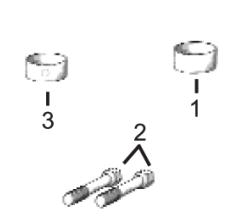

1) Engine O/H Kit	Piston-Liner Kit	Main Bearing	Thrust Bearing	Con Rod Bearing

2) Engine I/F Kit	TRE20291 Consists of:	TAR101268 Std. TAR104122 .010 TAR104123 .020 TAR104124 .030	TAR101269 Std. TAR104126 .010 TAR104127 .020 TAR104128 .030	TAR101271 Std. TAR104130 .010 TAR104131 .020 TAR104132 .030

1) TOK20291	a) TRE20275 b) TAR82355 c) TR64451 d) TR65629 e) TAR72351 f) TN51168	Use 6	Use 1 Thrust Washer TAR89622 Std. TAR89971 .007	Use 6

2) TIK20291			Use 3, Order Qty 1	

1) Front Seal 2) Rear Seal	1) O/H Gasket Set	1) Bush, Con Rod 2) Bolt, Con Rod 3) Bushing, Cam	Pump, Oil	Thermostat

3) Crankshaft	2) Head Gasket Set 3) Head Gasket 4) Oil Pan Gasket			

1) TAR49025 2) TRE13310 3) TAR92533	1) TRE37416 2) TRE37417 3) TRE34009 4) TR71919	1) TR69045 x6 2) TR66453 x12 3) TR46903 x4	TRE60622 (1)	TAR48675 180° F

Valve, Intake	Valve, Exhaust	Insert, Valve 1) Intake 2) Exhaust	1) Guide, Valve 2) Lock, Valve 3) Cap, Valve	Spring, Valve 1) Outer 2) Inner 3) Rotator, Valve

TR75690 Std.	TR63982 Std.	1) TR59894 Std. 2) TR60537 Std.	1) TR53192 2) TR35431 3) TR40366	1) TR49571 2) TR49569 3) TR81086