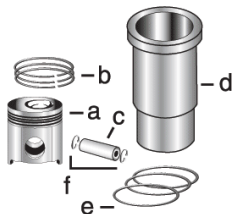

500 Series

Engine & Equipment
Model

6.619A/T

033815 - 049059

6 Cyl Mid

Bore: 5.125 in
130 mm
Pin Ø: 2.00 in
50.8 mm

Con Rod (m):
R63959

Block (m):
R74123, R72130

APPLICATIONS:

AGRICULTURAL

8630
8640
8650

CONSTRUCTION

762 862
850 890
855 890A
860B