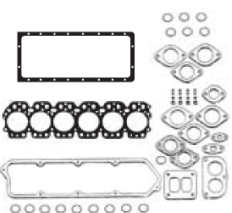

1) Engine O/H Kit	Piston-Liner Kit	Main Bearing	Thrust Bearing	Con Rod Bearing

2) Engine I/F Kit	TRE20291 Consists of:	TAR101268 Std. TAR104122 .010 TAR104123 .020 TAR104124 .030	TAR101269 Std. TAR104126 .010 TAR104127 .020 TAR104128 .030	TAR101271 Std. TAR104130 .010 TAR104131 .020 TAR104132 .030

1) TOK20291	a) TRE20275 b) TAR82355 c) TR64451 d) TR65629 e) TAR72351 f) TN51168	Use 6	Use 1 Thrust Washer TAR89622 Std. TAR89971 .007	Use 6

2) TIK20291			Use 3, Order Qty 1	

1) Front Seal 2) Rear Seal	1) O/H Gasket Set	1) Bush, Con Rod 2) Bolt, Con Rod 3) Bushing, Cam	Pump, Oil	Thermostat

3) Crankshaft	2) Head Gasket Set 3) Head Gasket 4) Oil Pan Gasket			

1) TAR49025 2) TRE13310 3) TAR92533	1) TRE37416 2) TRE37417 3) TRE34009 4) TR71919	1) TR69045 x6 2) TR66453 x12 3) TR46903 x4	TRE60622 (1)	TAR48675 180° F

Valve, Intake	Valve, Exhaust	Insert, Valve 1) Intake 2) Exhaust	1) Guide, Valve 2) Lock, Valve 3) Cap, Valve	Spring, Valve 1) Outer 2) Inner 3) Rotator, Valve

TR75690 Std.	TR63982 Std.	1) TR59894 Std. 2) TR60537 Std.	1) TR53192 2) TR35431 3) TR40366	1) TR49571 2) TR49569 3) TR81086